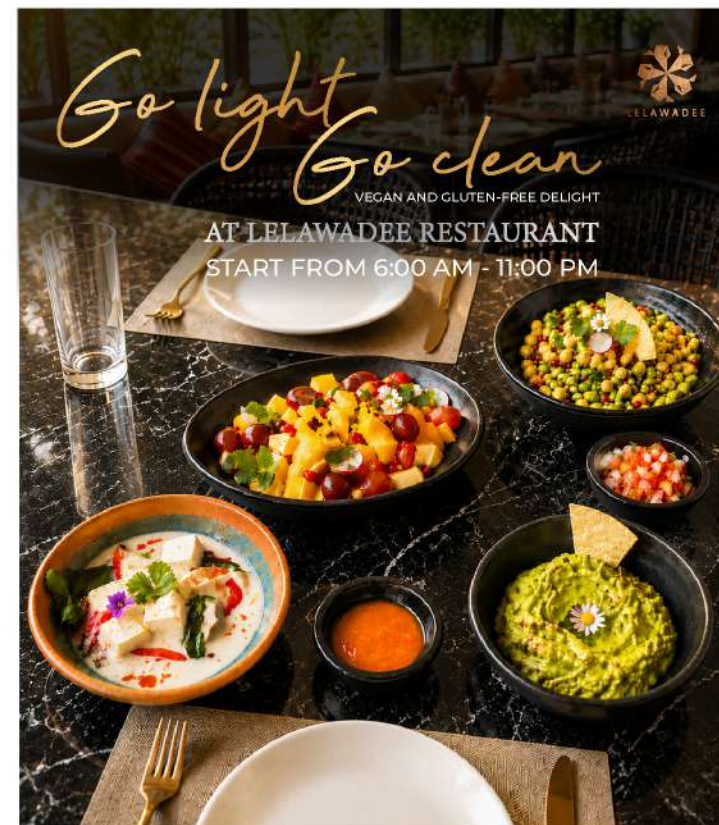

Go light Go clean

VEGAN AND GLUTEN-FREE DELIGHT

AT LELAWADEE RESTAURANT

START FROM 6:00 AM - 11:00 PM